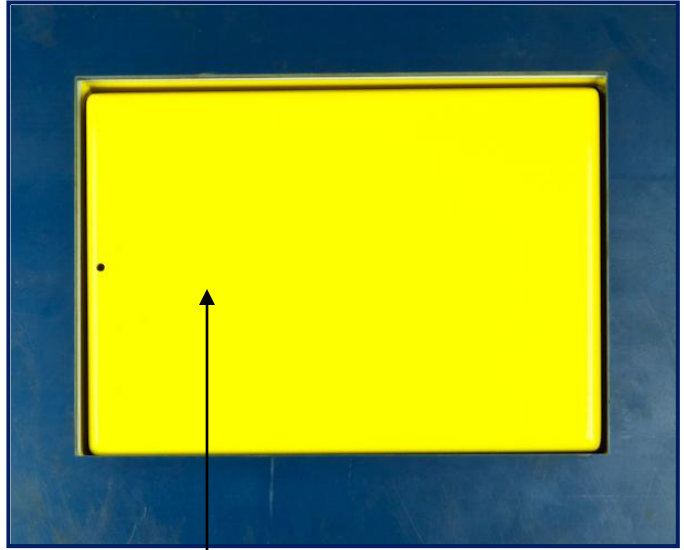

Door with Pan:
Creates flush surface when closed helping to greatly reduce dust buildup.