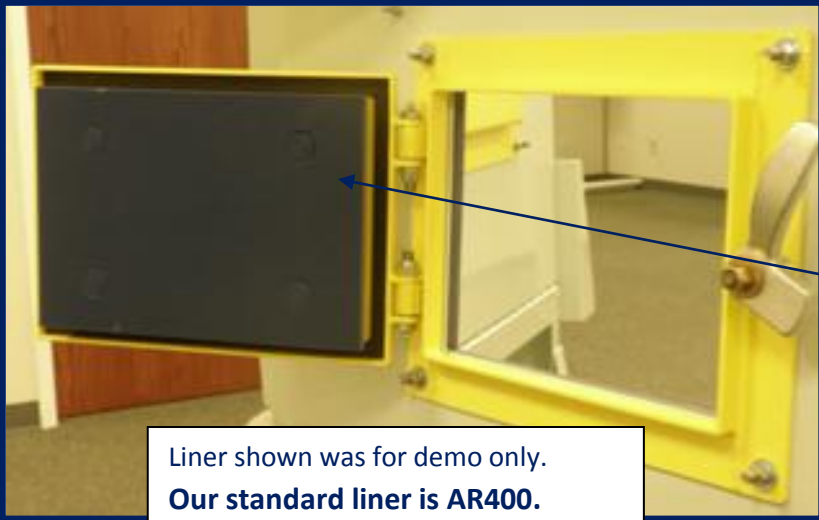

Liner shown was for demo only.
Our standard liner is AR400.

Door with Pan and Liner:
Creates flush surface with a lined, heavy duty surface. **ALL LINED DOORS COME WITH A LOCK.**