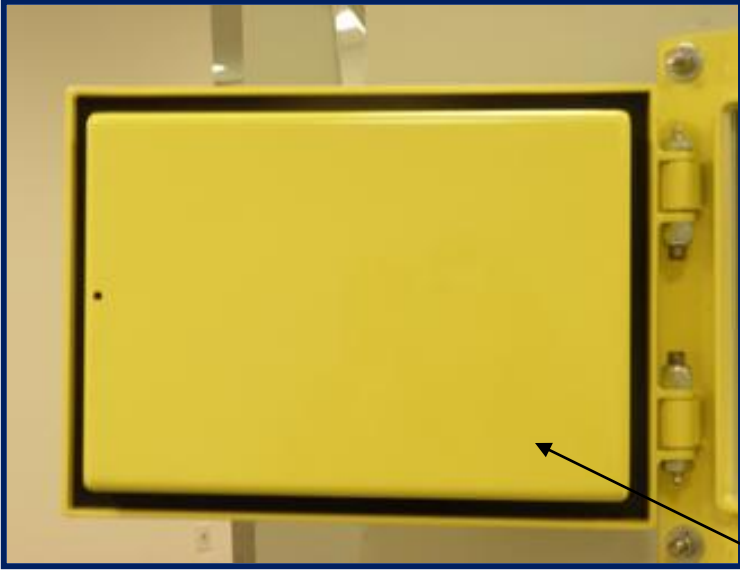

Door with Pan:
Creates flush surface when closed helping to greatly reduce dust buildup.